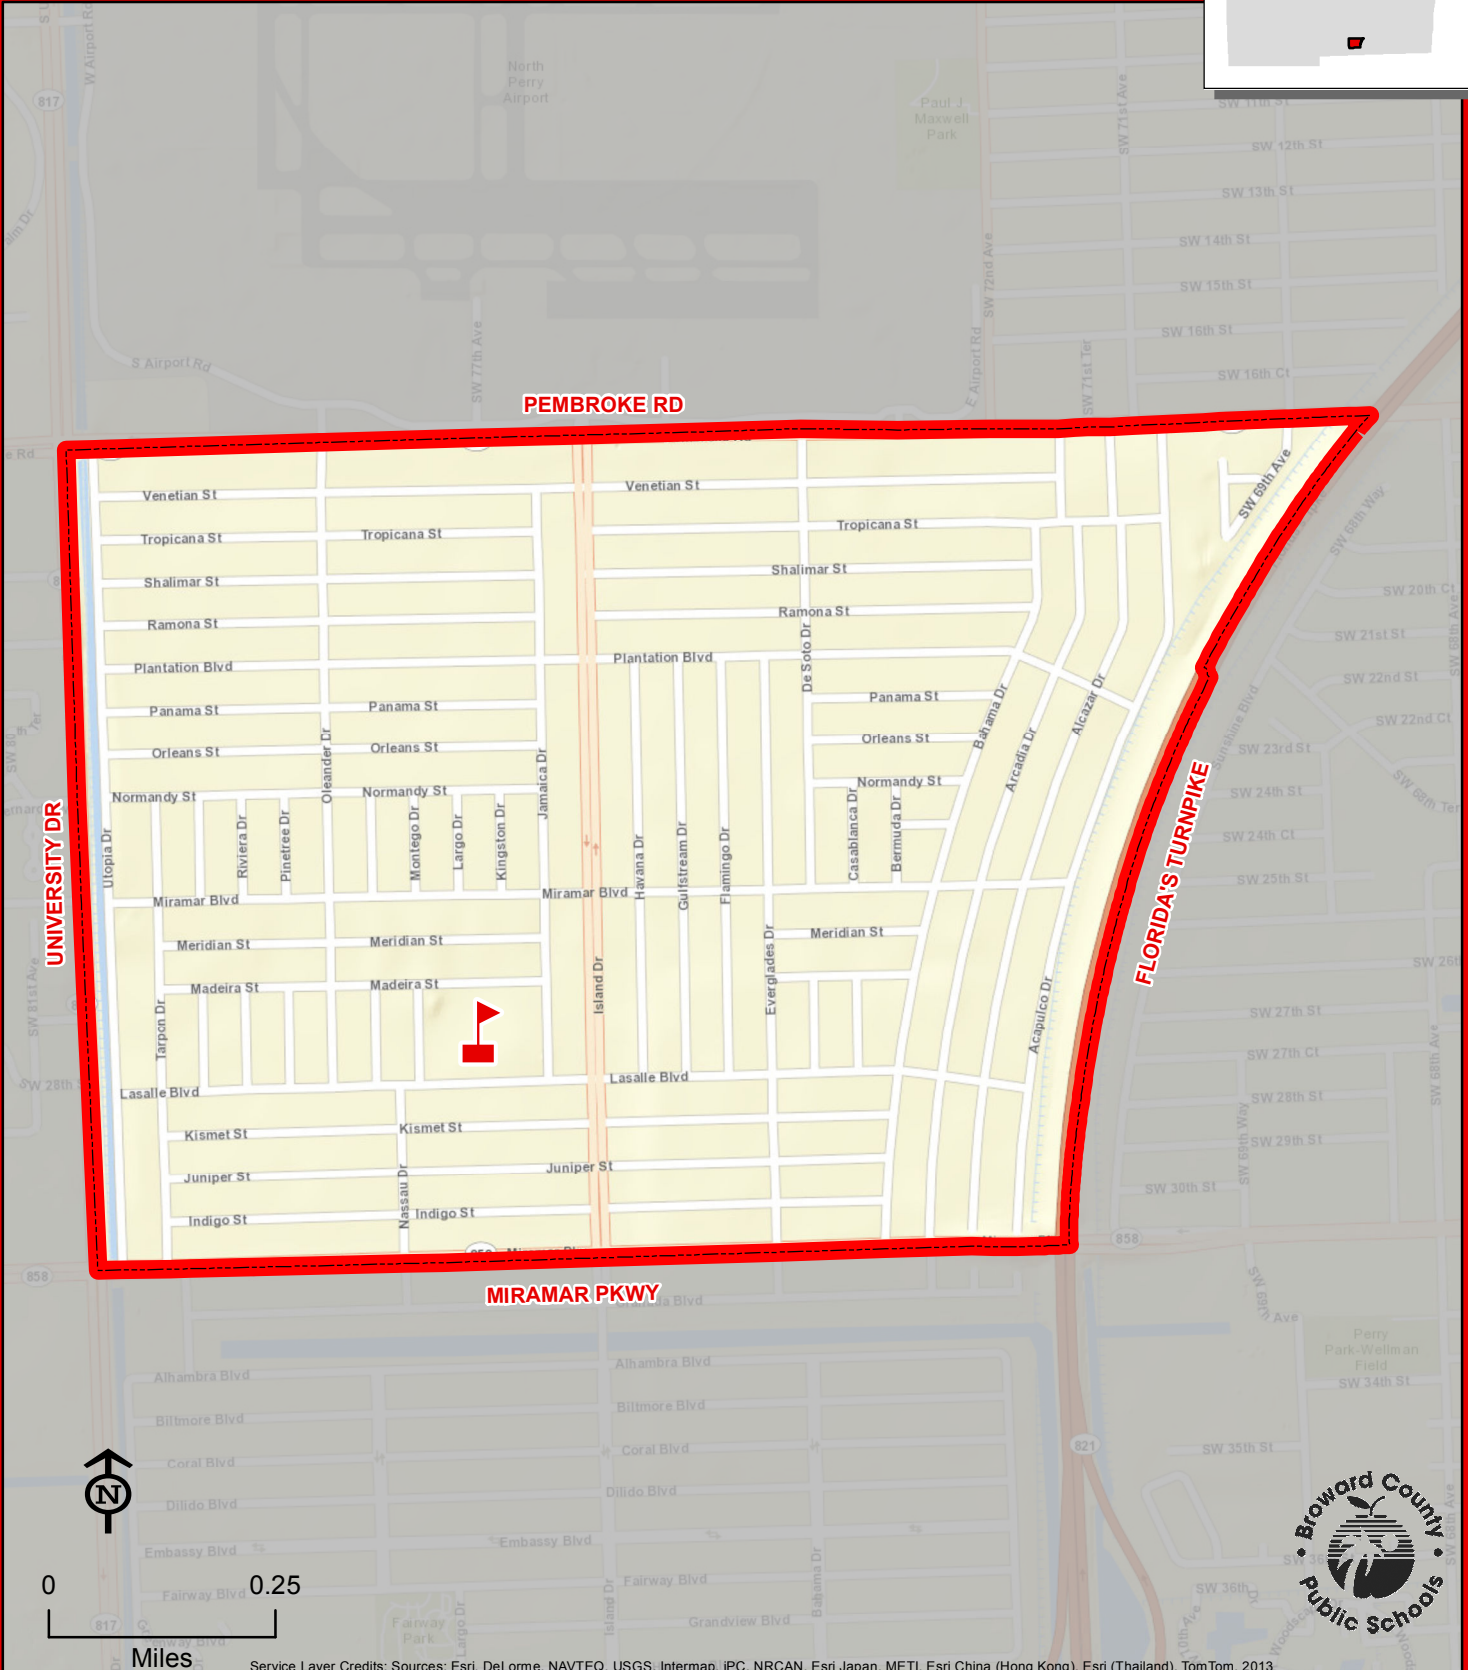

SUNSHINE ELEMENTARY SCHOOL

7737 W LASALLE BOULEVARD
MIRAMAR, FLORIDA 33023
754-323-7700

THIS MAP IS FOR CONCEPTUAL PURPOSES ONLY AND SHOULD NOT BE USED FOR LEGAL BOUNDARY DETERMINATIONS